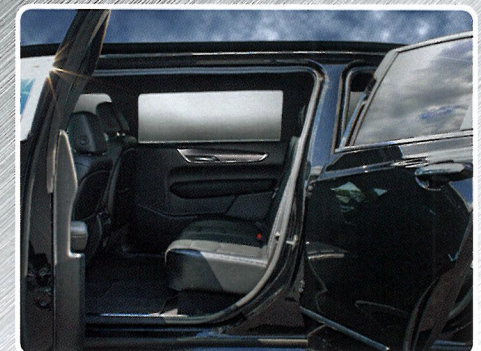

Federal Coach Cadillac XT5 Limousine

XT5 LIMOUSINE DIMENSIONS

Overall Length	235.6"
Overall Height	66.1"
Overall Width	74.9"
Overall Extension	46.0"
Wheelbase	158.5"
Front Headroom	39.7"
Center Headroom	39.7"
Rear Headroom	38.4"
Front Legroom	41.2"
Center Legroom	16.5"
Rear Legroom	14.5"

Built on the Cadillac XT5 chassis, which is the ONLY approved chassis for limousine conversion. Don't risk your Cadillac warranty or your families' safety.

FEDERAL