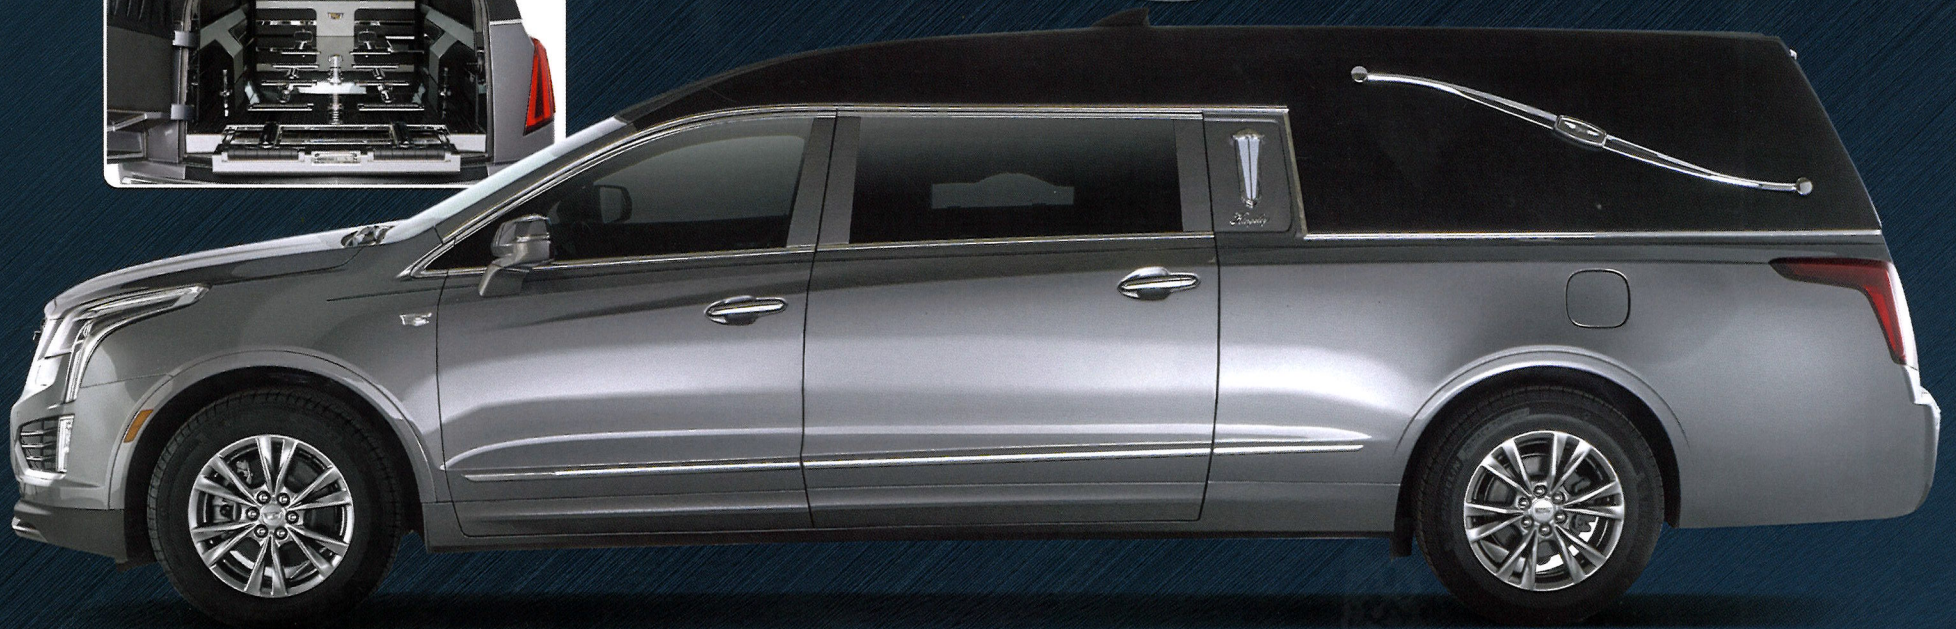

Eagle Coach
Cadillac XT5

Kingsley

WWW.FEDERALEAGLECOACH.COM

EAGLE KINGSLEY STANDARD FEATURES

- Vinyl Covered Roof
- Eagle Coach Lamps
- 18" Wheels with Pearl Nickel Finish
- Heated Outside Mirrors
- Emergency Unlock Feature Integrated into Load Door
- Intellibeam-Auto High Beam
- Aluminum Drip Rail Water Management System
- Eagle Coach Chrome Landau Bar
- Recessed Shadow Boxes with Lighting, Embroidery, and Drapes.
- Underfloor Umbrella Stainless Steel Storage Tray
- Laminate Casket Floor (Scuff Resistant Options Available)
- Open/Closed Church Truck Compartment
- Load Door and Side Door Curtains
- Replaceable Wheelhouse Panels
- Dual Bier-Pin Plates In Floor
- 10 Rubber Rollers in Floor
- 6 Chrome Skid Plates
- Casket Bumpers on Each Side of Floor
- One-Piece Headliner with Integrated LED Lighting
- Nameplate Holders in #2 Doors
- Sliding Glass Partition
- Extend-A-Sill with Chrome Protection and Ergonomic Handle
- Locking Mechanism to Prevent Door Closing with Extend-A-Sill Open
- In-Floor Urn Valet

OPTIONAL FEATURES

- Dual Battery
- Stainless Steel Roof Band
- Stainless Steel Roof Band with Half Painted Top
- B&C Pillar Stainless Steel
- Flagstaff Holders & Flags
- Oval Window Package: Oval Window & Stainless Steel Roof Band
- 22" Light Bar, Available in Amber or Purple
- 2-Bulb Grille Strobes, Available in Clear, Amber, Purple
- 4-Bulb Grille Strobes, Available in Clear, Amber, Purple
- Front Fender Strobes (Clear)
- Electric Extend Casket Floor
- Manual Extend Casket Floor
- Portable Urn Valet
- Casket Door Nameplate Brackets
- Personalized Embroidery on Load Door Panel
- Personalized Etching on #2 Windows and Load Door Glass
- Snap On Carpet Bumper Protection
- Full Floor Length Carpet Cover
- Custom Paint Color
- Custom Vinyl Top Color