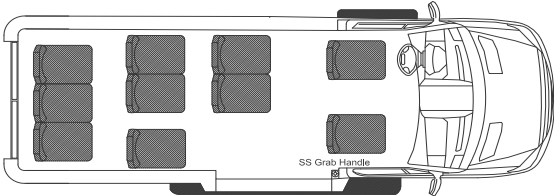

Transit Nugget - 9 Passenger