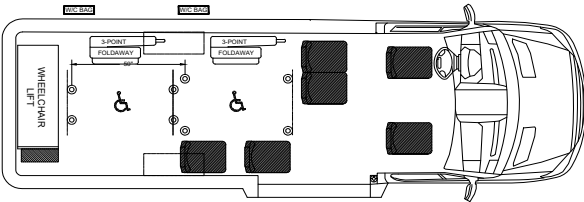

Transit Nugget - 5 Passenger 2 Wheel Chair