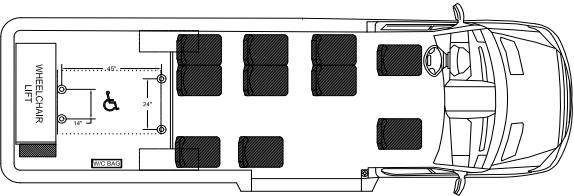

Transit Nugget - 9 Passenger 1 Wheel Chair