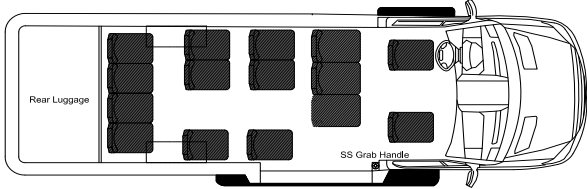

Model shown with optional I.D. Sign

**Smooth,
Quiet Ride**

**Superior
Customer
Service**

DiamondCoach.com
800-442-4645

See Web for Additional Floor Plans and Options

Transit Nugget - 14 Passenger Rear Luggage