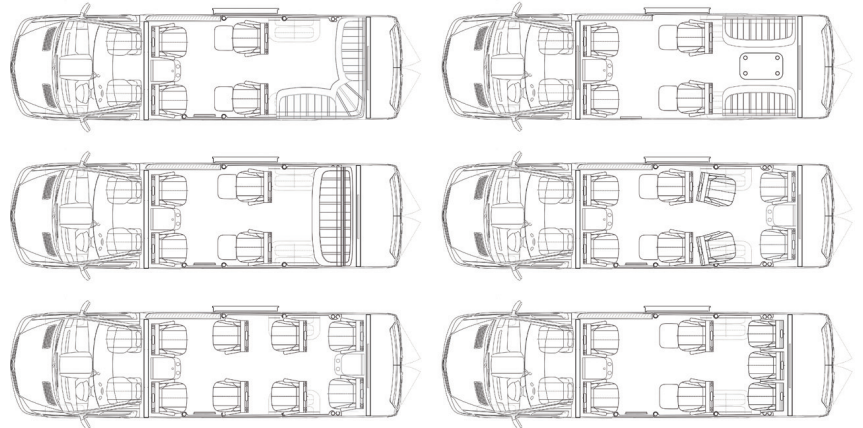

LUXURY & PROFESSIONAL MOTORCARS INC
310.609.2900

Connect w/us

MERCEDES BENZ SPRINTER CEO/DIPLOMAT

- 21" AIRLINE STYLE CAPTAINS CHAIRS W/LEG LIFTS, HEAT, AIR
- SMART TV'S, MINI COOLER, WOOD MANUAL TABLES
- USB/110V OUTLETS
- UPGRADED PLUSH WOVEN FLOORING

1029 E. DOMINGUEZ ST • CARSON, CA 90746 • WWW.COACHWEST.COM

COACHWEST LUXURY & PROFESSIONAL MOTORCARS INC

CONFIGURATIONS

FEATURES/OPTIONS

- REAR BENCH SEAT FF UPGRADE TO BED OR J-SEAT W/MOVABLE OTTOMAN
- ECB SKYLIGHT CEILING W/RGB LIGHTING
- SOLID WOOD SIDE WALLS W/DRINK HOLDERS
- UNDERSEAT ICE CHEST DRAWERS
- OEM BACK-UP CAMERA W/DISPLAY
- OVERHEAD RACKS W/DOORS
- APPLE TV / WIFI ROUTER
- LIGHTED REAR LUGGAGE AREA
- FULL PRIVACY WINDOW SHADES
- PREMIUM STEREO/CD/DVD
- INTERIOR LED & RGB LIGHTING PACKAGE