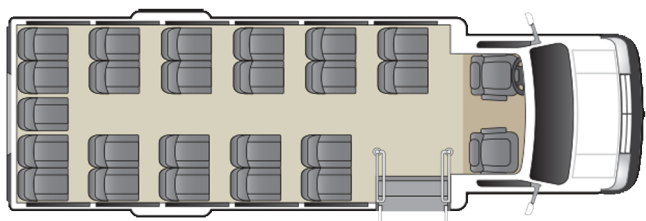

Embassy E-Series Bus FLOORPLANS

E-235

All Passenger
Passenger Capacity: 17

Passenger w/Luggage
Passenger Capacity: 14

Passenger w/Lift Equipped
Passenger Capacity: 12
Wheelchair Spaces: 2

E-255

All Passenger
Passenger Capacity: 23

Passenger w/Luggage
Passenger Capacity: 19

Passenger w/Lift Equipped
Passenger Capacity: 14
Wheelchair Spaces: 2

E-275

All Passenger
Passenger Capacity: 23

Passenger w/Luggage
Passenger Capacity: 21

Passenger w/Lift Equipped
Passenger Capacity: 16
Wheelchair Spaces: 2