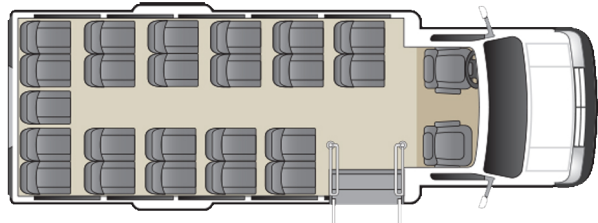

Embassy E-Series Bus FLOORPLANS

E-235

All Passenger
Passenger Capacity: 17

Passenger w/Luggage
Passenger Capacity: 14

Passenger w/Lift Equipped
Passenger Capacity: 12
Wheelchair Spaces: 2

E-255

All Passenger
Passenger Capacity: 23

Passenger w/Luggage
Passenger Capacity: 19

Passenger w/Lift Equipped
Passenger Capacity: 14
Wheelchair Spaces: 2

E-275

All Passenger
Passenger Capacity: 23

Passenger w/Luggage
Passenger Capacity: 21

Passenger w/Lift Equipped
Passenger Capacity: 16
Wheelchair Spaces: 2