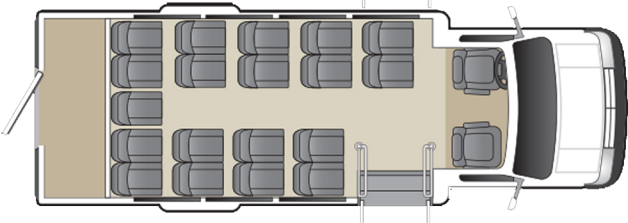

Embassy E-Series Bus FLOORPLANS

E-235

All Passenger
Passenger Capacity: 17

Passenger w/Luggage
Passenger Capacity: 14

Passenger w/Lift Equipped
Passenger Capacity: 12
Wheelchair Spaces: 2

E-255

All Passenger
Passenger Capacity: 23

Passenger w/Luggage
Passenger Capacity: 19

Passenger w/Lift Equipped
Passenger Capacity: 14
Wheelchair Spaces: 2

E-275

All Passenger
Passenger Capacity: 23

Passenger w/Luggage
Passenger Capacity: 21

Passenger w/Lift Equipped
Passenger Capacity: 16
Wheelchair Spaces: 2