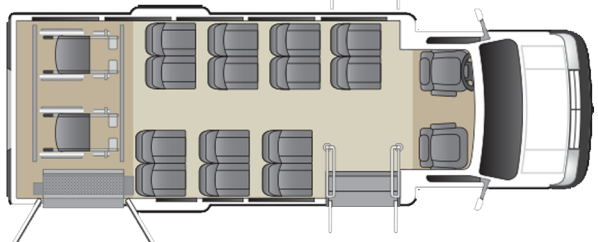

Embassy E-Series Bus FLOORPLANS

E-235

All Passenger
Passenger Capacity: 17

Passenger w/Luggage
Passenger Capacity: 14

Passenger w/Lift Equipped
Passenger Capacity: 12
Wheelchair Spaces: 2

E-255

All Passenger
Passenger Capacity: 23

Passenger w/Luggage
Passenger Capacity: 19

Passenger w/Lift Equipped
Passenger Capacity: 14
Wheelchair Spaces: 2

E-275

All Passenger
Passenger Capacity: 23

Passenger w/Luggage
Passenger Capacity: 21

Passenger w/Lift Equipped
Passenger Capacity: 16
Wheelchair Spaces: 2