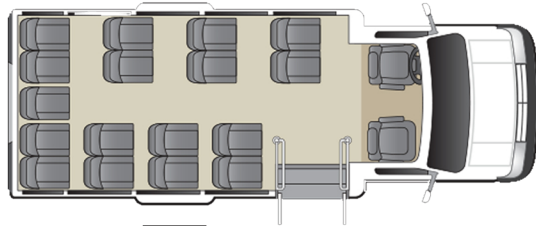

Embassy E-Series Bus FLOORPLANS

E-235

All Passenger
Passenger Capacity: 17

Passenger w/Luggage
Passenger Capacity: 14

Passenger w/Lift Equipped
Passenger Capacity: 12
Wheelchair Spaces: 2

E-255

All Passenger
Passenger Capacity: 23

Passenger w/Luggage
Passenger Capacity: 19

Passenger w/Lift Equipped
Passenger Capacity: 14
Wheelchair Spaces: 2

E-275

All Passenger
Passenger Capacity: 23

Passenger w/Luggage
Passenger Capacity: 21

Passenger w/Lift Equipped
Passenger Capacity: 16
Wheelchair Spaces: 2