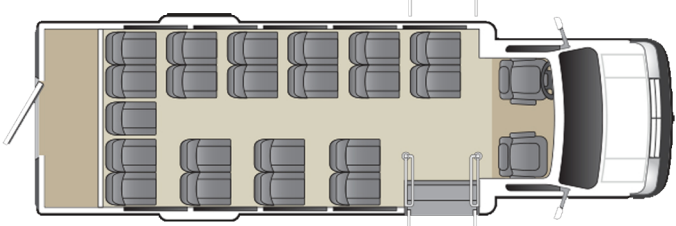

Embassy E-Series Bus FLOORPLANS

E-235

All Passenger
Passenger Capacity: 17

Passenger w/Luggage
Passenger Capacity: 14

Passenger w/Lift Equipped
Passenger Capacity: 12
Wheelchair Spaces: 2

E-255

All Passenger
Passenger Capacity: 23

Passenger w/Luggage
Passenger Capacity: 19

Passenger w/Lift Equipped
Passenger Capacity: 14
Wheelchair Spaces: 2

E-275

All Passenger
Passenger Capacity: 23

Passenger w/Luggage
Passenger Capacity: 21

Passenger w/Lift Equipped
Passenger Capacity: 16
Wheelchair Spaces: 2