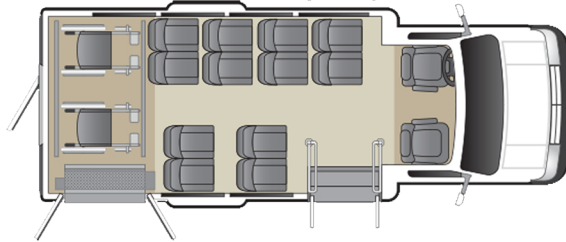

Embassy E-Series Bus FLOORPLANS

E-235

All Passenger
Passenger Capacity: 17

Passenger w/Luggage
Passenger Capacity: 14

Passenger w/Lift Equipped
Passenger Capacity: 12
Wheelchair Spaces: 2

E-255

All Passenger
Passenger Capacity: 23

Passenger w/Luggage
Passenger Capacity: 19

Passenger w/Lift Equipped
Passenger Capacity: 14
Wheelchair Spaces: 2

E-275

All Passenger
Passenger Capacity: 23

Passenger w/Luggage
Passenger Capacity: 21

Passenger w/Lift Equipped
Passenger Capacity: 16
Wheelchair Spaces: 2