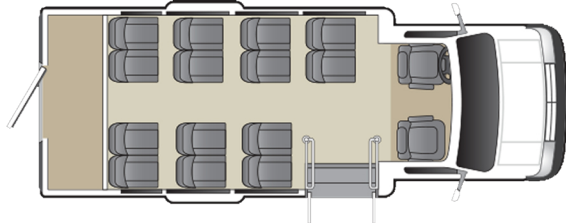

Embassy E-Series Bus FLOORPLANS

E-235

All Passenger
Passenger Capacity: 17

Passenger w/Luggage
Passenger Capacity: 14

Passenger w/Lift Equipped
Passenger Capacity: 12
Wheelchair Spaces: 2

E-255

All Passenger
Passenger Capacity: 23

Passenger w/Luggage
Passenger Capacity: 19

Passenger w/Lift Equipped
Passenger Capacity: 14
Wheelchair Spaces: 2

E-275

All Passenger
Passenger Capacity: 23

Passenger w/Luggage
Passenger Capacity: 21

Passenger w/Lift Equipped
Passenger Capacity: 16
Wheelchair Spaces: 2