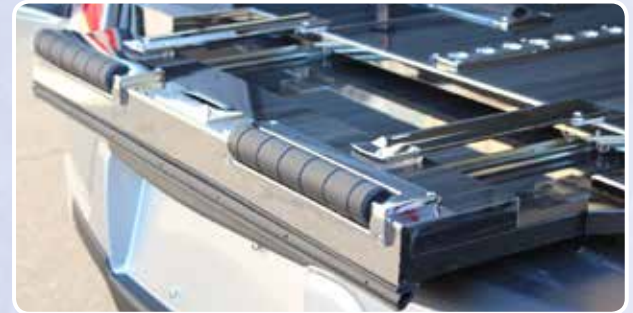

Specifications are subject to change at any time without notice.